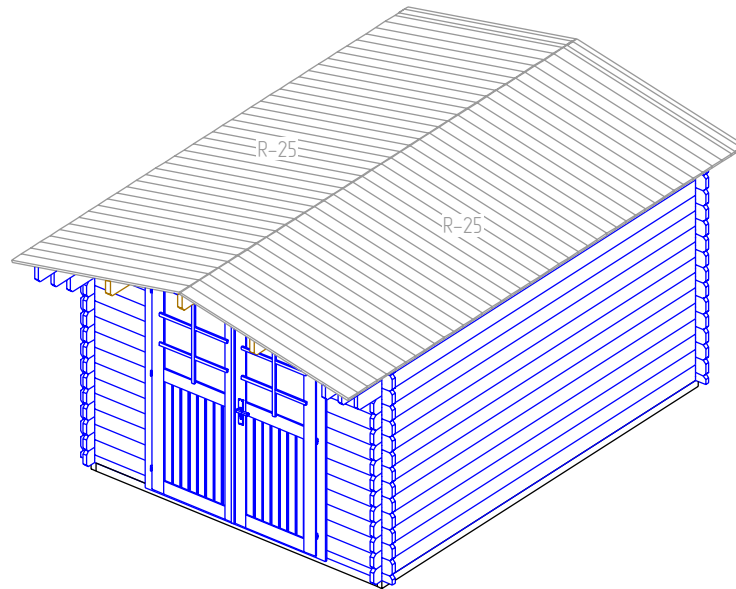

Pegas 34 3X4

W-A

W-B

W-C

W-D

STAGE 3

Pegas 34 3X4

STAGE 7

Pegas 34 3X4

STAGE 8

Pegas 34 3X4

STAGE 1

F  
NR: 19  
PSC: 2  
B/H: 44mm/68mm  
L: 3800mm

F  
NR: 20  
PSC: 8  
B/H: 44mm/68mm  
L: 2712mm

STAGE 2

W  
NR: A 1  
PSC: 2  
B/H: 34mm/68mm  
L: 685mm

W  
NR: A 5  
PSC: 28  
B/H: 34mm/135mm  
L: 685mm

W  
NR: B 6  
PSC: 1  
B/H: 34mm/68mm  
L: 3000mm

W  
NR: B 8  
PSC: 15  
B/H: 34mm/135mm  
L: 3000mm

W  
NR: C 11  
PSC: 1  
B/H: 34mm/135mm  
L: 4760mm