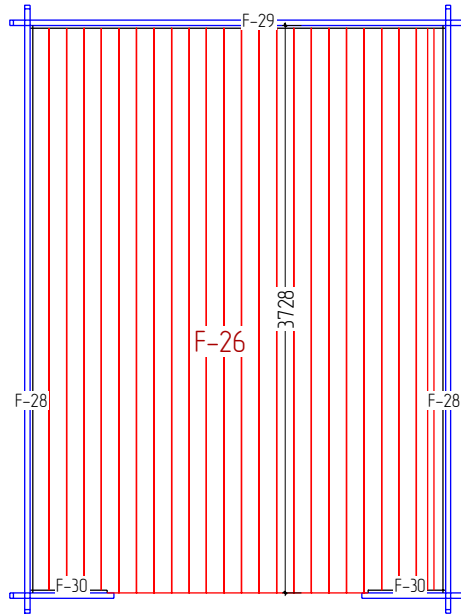

Pegas 34 3X4

STAGE 8

Pegas 34 3X4

STAGE 1

F  
NR: 19  
PSC: 2  
B/H: 44mm/68mm  
L: 3800mm

F  
NR: 20  
PSC: 8  
B/H: 44mm/68mm  
L: 2712mm

STAGE 2

W  
NR: A 1  
PSC: 2  
B/H: 34mm/68mm  
L: 685mm

W  
NR: A 5  
PSC: 28  
B/H: 34mm/135mm  
L: 685mm

W  
NR: B 6  
PSC: 1  
B/H: 34mm/68mm  
L: 3000mm

W  
NR: B 8  
PSC: 15  
B/H: 34mm/135mm  
L: 3000mm

W  
NR: C 11  
PSC: 1  
B/H: 34mm/135mm  
L: 4760mm

W  
NR: C 12  
PSC: 1  
B/H: 34mm/135mm  
L: 4387mm

W  
NR: C 13  
PSC: 1  
B/H: 34mm/135mm  
L: 4193mm

W  
NR: C 14  
PSC: 12  
B/H: 34mm/135mm  
L: 4000mm

F  
 NR: 28  
 PSC: **2**  
 B/H: 18mm/20mm  
 L: 3732mm

F  
 NR: 29  
 PSC: **1**  
 B/H: 18mm/20mm  
 L: 2732mm