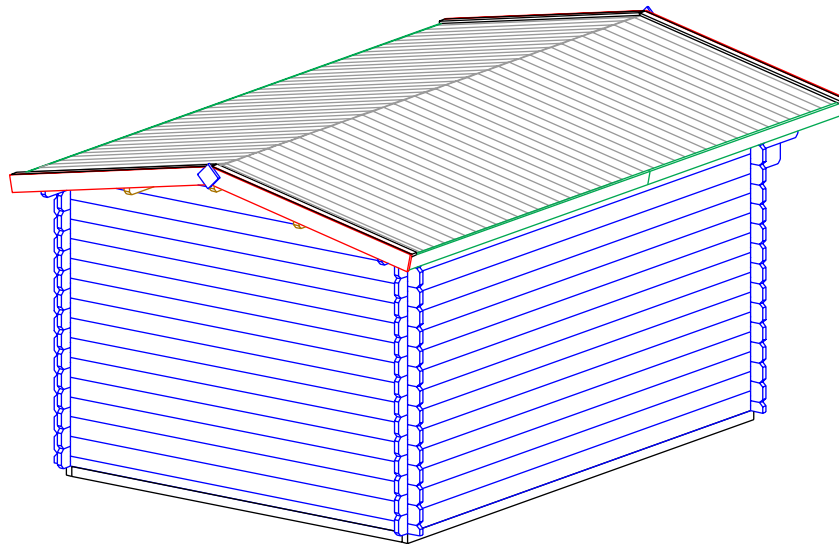

Pegas 34 3X4